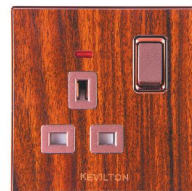

Add a touch of Nature to your living or office space with Kevilton Nature Series.

Mahogany

SWITCHES

1 Gang One Way Switch/
1 Gang Two Way Switch

2 Gang One Way Switch/
2 Gang Two Way Switch

3 Gang One Way Switch/
3 Gang Two Way Switch

4 Gang One Way Switch/
4 Gang Two Way Switch

20A D/Pole Switch
with Neon Indicator

Bell Press

CONTROLLERS

5 Step Hum Free
Fan Controller

Fan Controller

Light Dimmer

SWITCHED SOCKET OUTLETS

13A Switched Socket Outlet
with Neon Indicator

13A Switched Socket
Outlet

COMMUNICATION SOCKET OUTLETS & AUXILIARIES

TV Socket Outlet

Data Socket Outlet

Blank Plate

Telephone Socket Outlet

Teak

SWITCHES

1 Gang One Way Switch/
1 Gang Two Way Switch

2 Gang One Way Switch/
2 Gang Two Way Switch

3 Gang One Way Switch/
3 Gang Two Way Switch

4 Gang One Way Switch/
4 Gang Two Way Switch

20A D/Pole Switch
with Neon Indicator